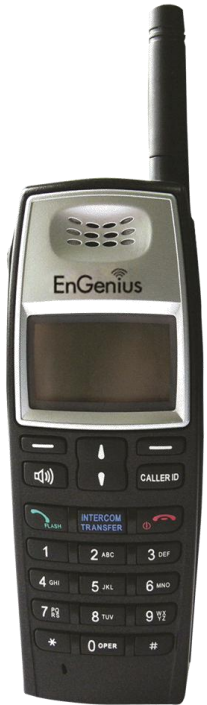

Full Duplex 2-Way Radio(2)

Full duplex 2-way radio between handset & base