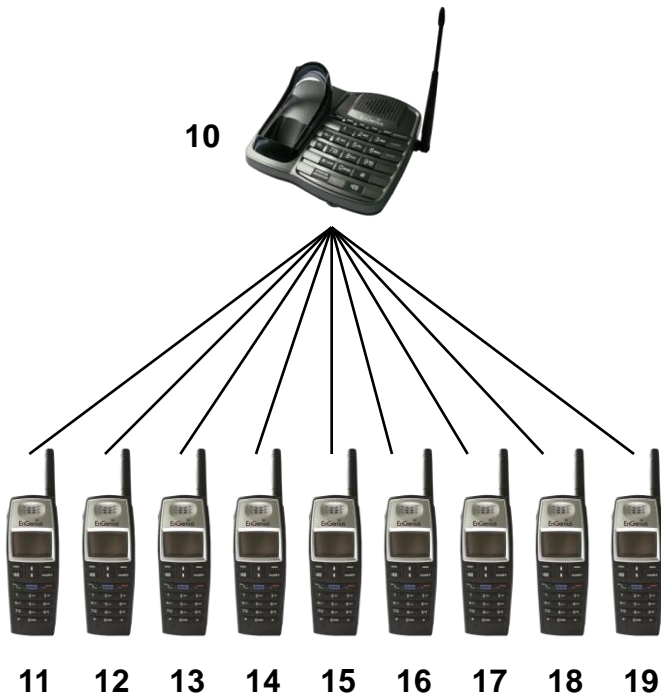

Speakerphone

Making Calls or 2-Way Radio Without Hand-Held

Multiple Base Configuration

- Up to 9 handsets can be registered onto the base
- Each handset can cross register to 4 different base stations

Expandable to be 4 lines, 36 handsets system