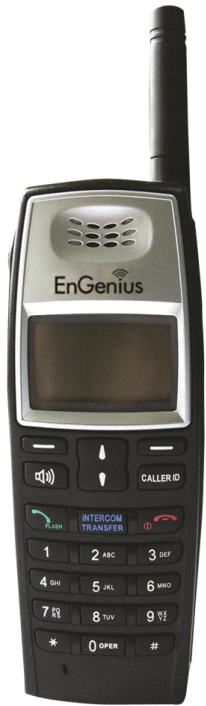

Half Duplex Broadcast(1)

Enable immediate announcement to enhance communications efficiency