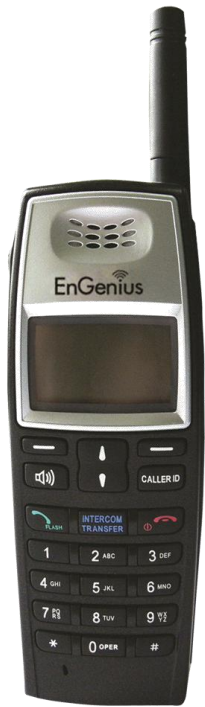

Full Duplex 2-Way Radio(1)

Full duplex 2-way radio independence of base unit ~ provide off-site communication

**Two-way Radio
Function Without
Base Unit**