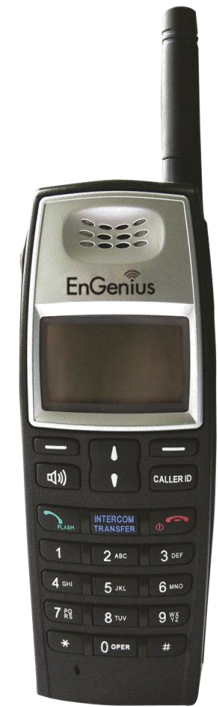

Full Duplex 2-Way Radio(1)

Full duplex 2-way radio independence of base unit ~ provide off-site communication

**Two-way Radio
Function Without
Base Unit**