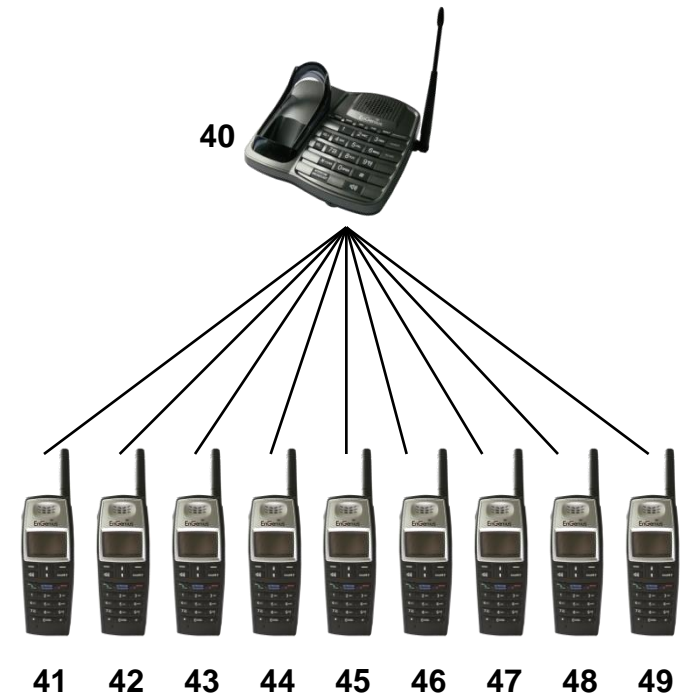

Multiple Base Configuration

- Up to 9 handsets can be registered onto the base
- Each handset can cross register to 4 different base stations

Expandable to be 4 lines, 36 handsets system

.....