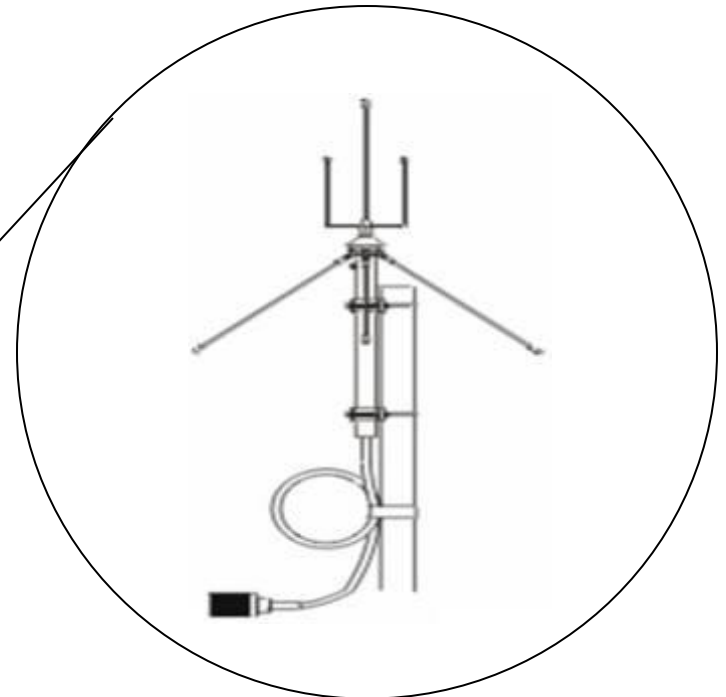

Outdoor Antenna To Extend Operation Range

Outdoor antenna