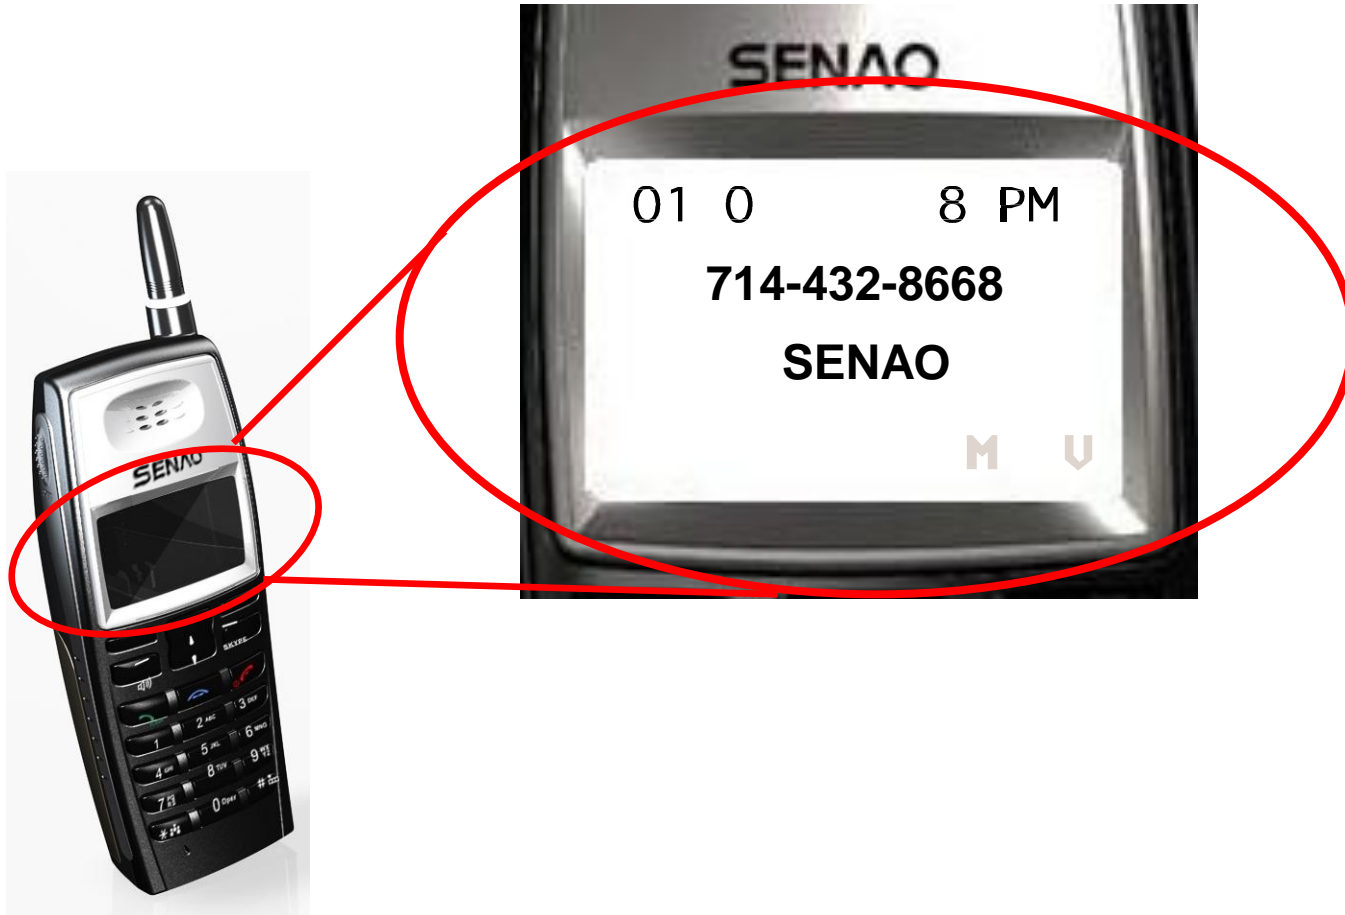

Support Caller ID